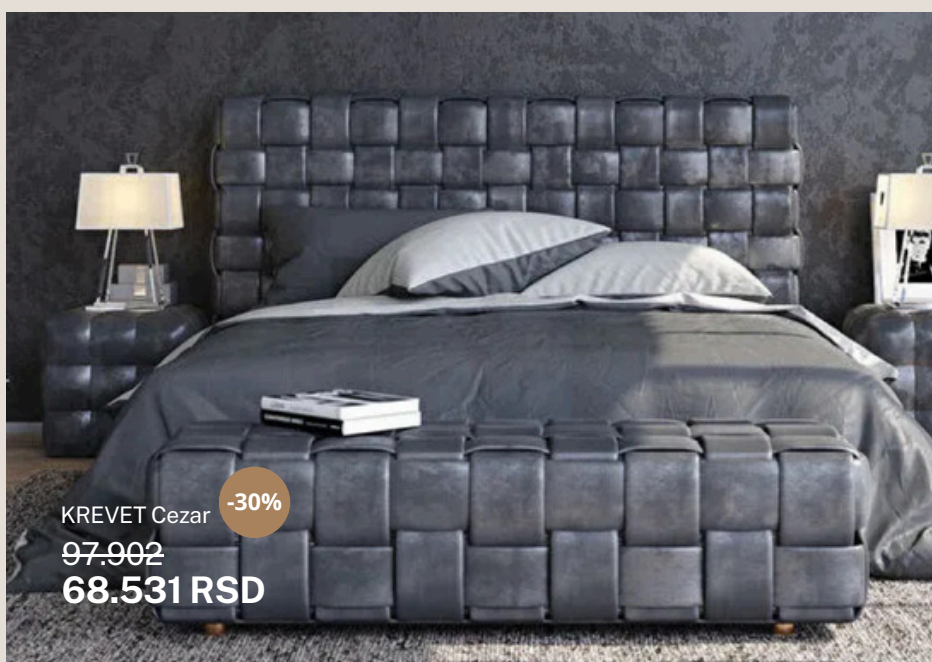

~~110.880~~
83.160 RSD

02

01

03. Trpezarijska stolica

~~19.488~~
14.616 RSD

03

DO
-25%

SPAVAĆA SOBA