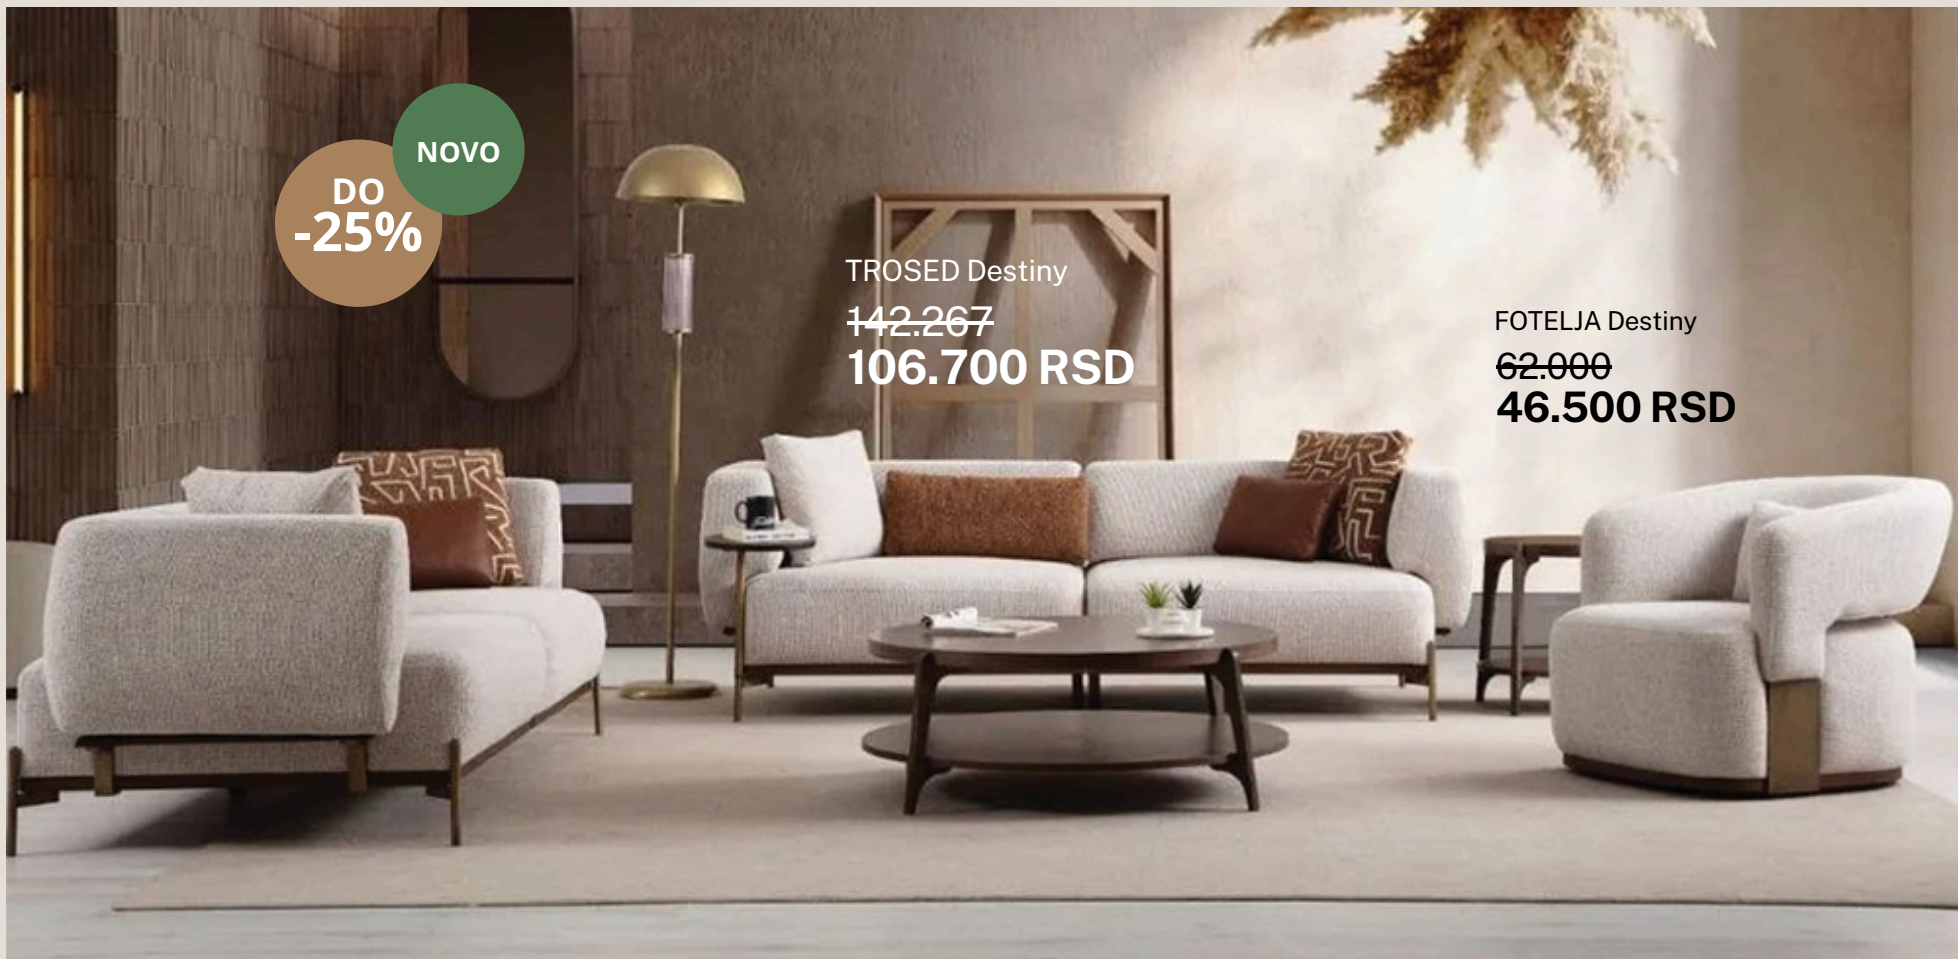

TROSED Destiny
~~142.267~~
106.700 RSD

FOTELJA Destiny
~~62.000~~
46.500 RSD