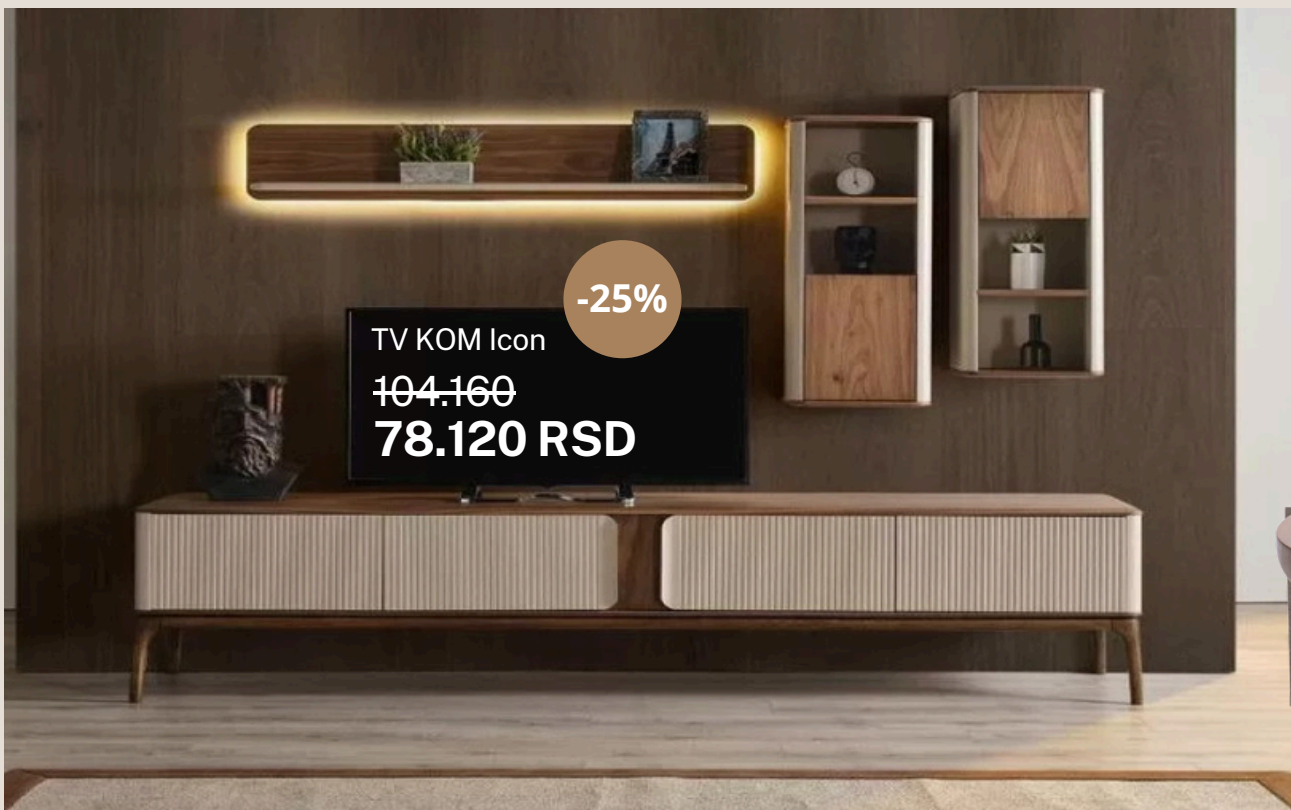

NOVO

KLUB STO 960/961
~~95.987~~
71.990RSD

-25%

UG Tena
~~159.987~~
119.990 RSD

-25%

NOVO

UG Polo

-30%

~~288.132~~

201.692 RSD

-25%

TV KOM Icon

~~104.160~~

78.120 RSD

DO
-25%

KLUB STO 674